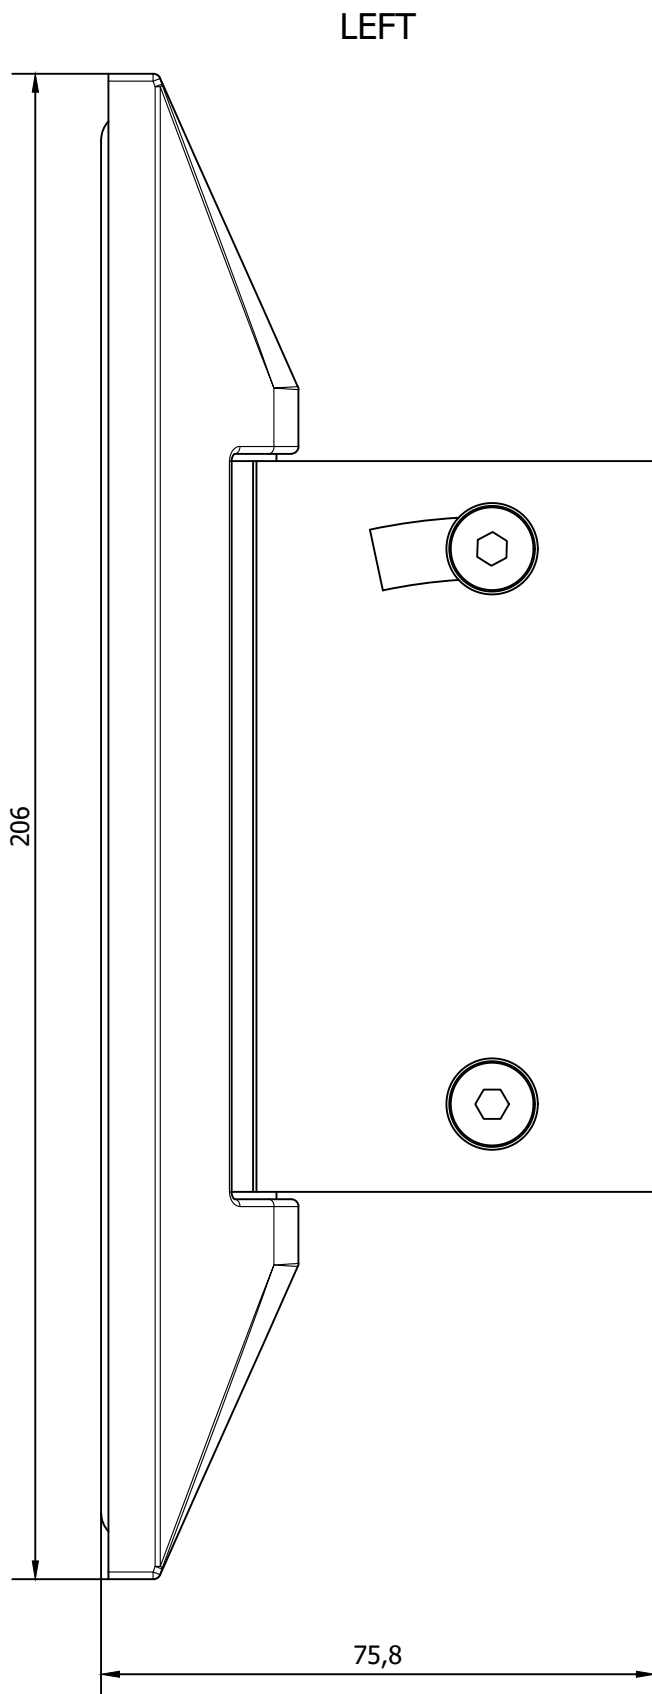

**AXIR**

**Product description:**  
 DESIGN COLUMN SPEAKER 6 OHM/100V  
 120W RMS

**Weight:**

4,25 kg

**Outer dimensions:**  
 (w x h x d)

70 x 1006 x 169

**Unit height:**

N/A

**AXIR**

**Weight:**

4,25 kg

**Product description:**

DESIGN COLUMN SPEAKER 6 OHM/100V  
120W RMS

**Outer dimensions:**  
(w x h x d)

70 x 1006 x 169

**Unit height:**