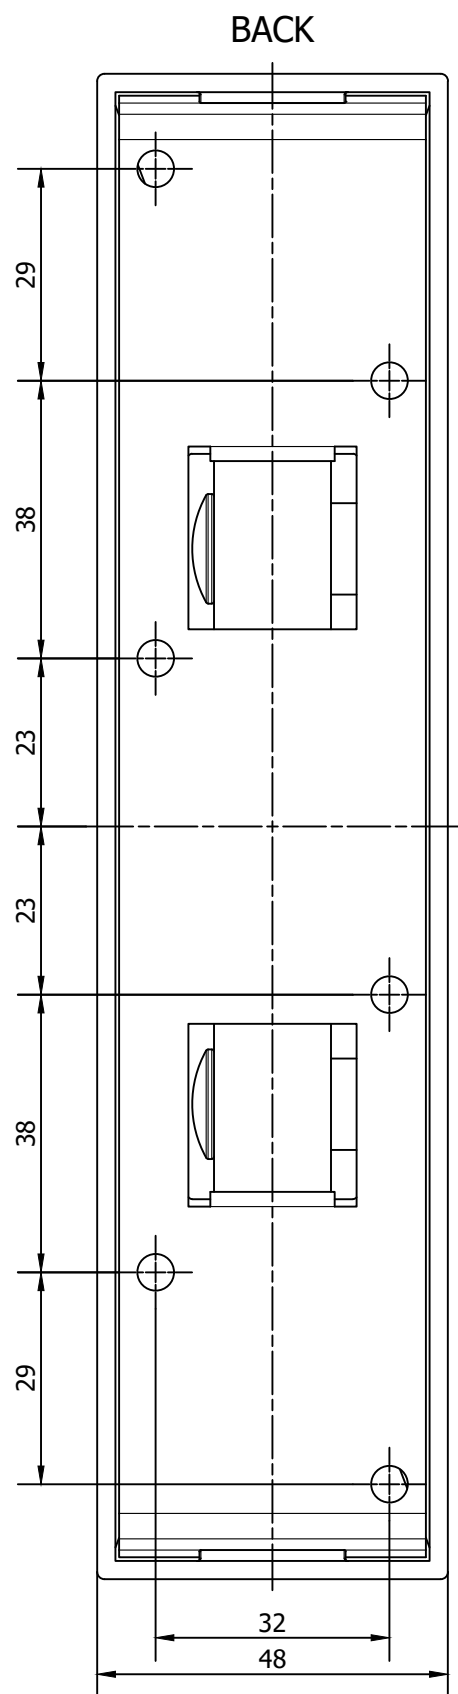

**AXIR**

**Product description:**  
 DESIGN COLUMN SPEAKER 6 OHM/100V  
 120W RMS

**Weight:**

4,25 kg

**Outer dimensions:**  
 (w x h x d)

70 x 1006 x 169

**Unit height:**

N/A

**AXIR**

**Weight:**

4,25 kg

**Product description:**

DESIGN COLUMN SPEAKER 6 OHM/100V  
120W RMS

**Outer dimensions:**  
(w x h x d)

70 x 1006 x 169

**Unit height:**